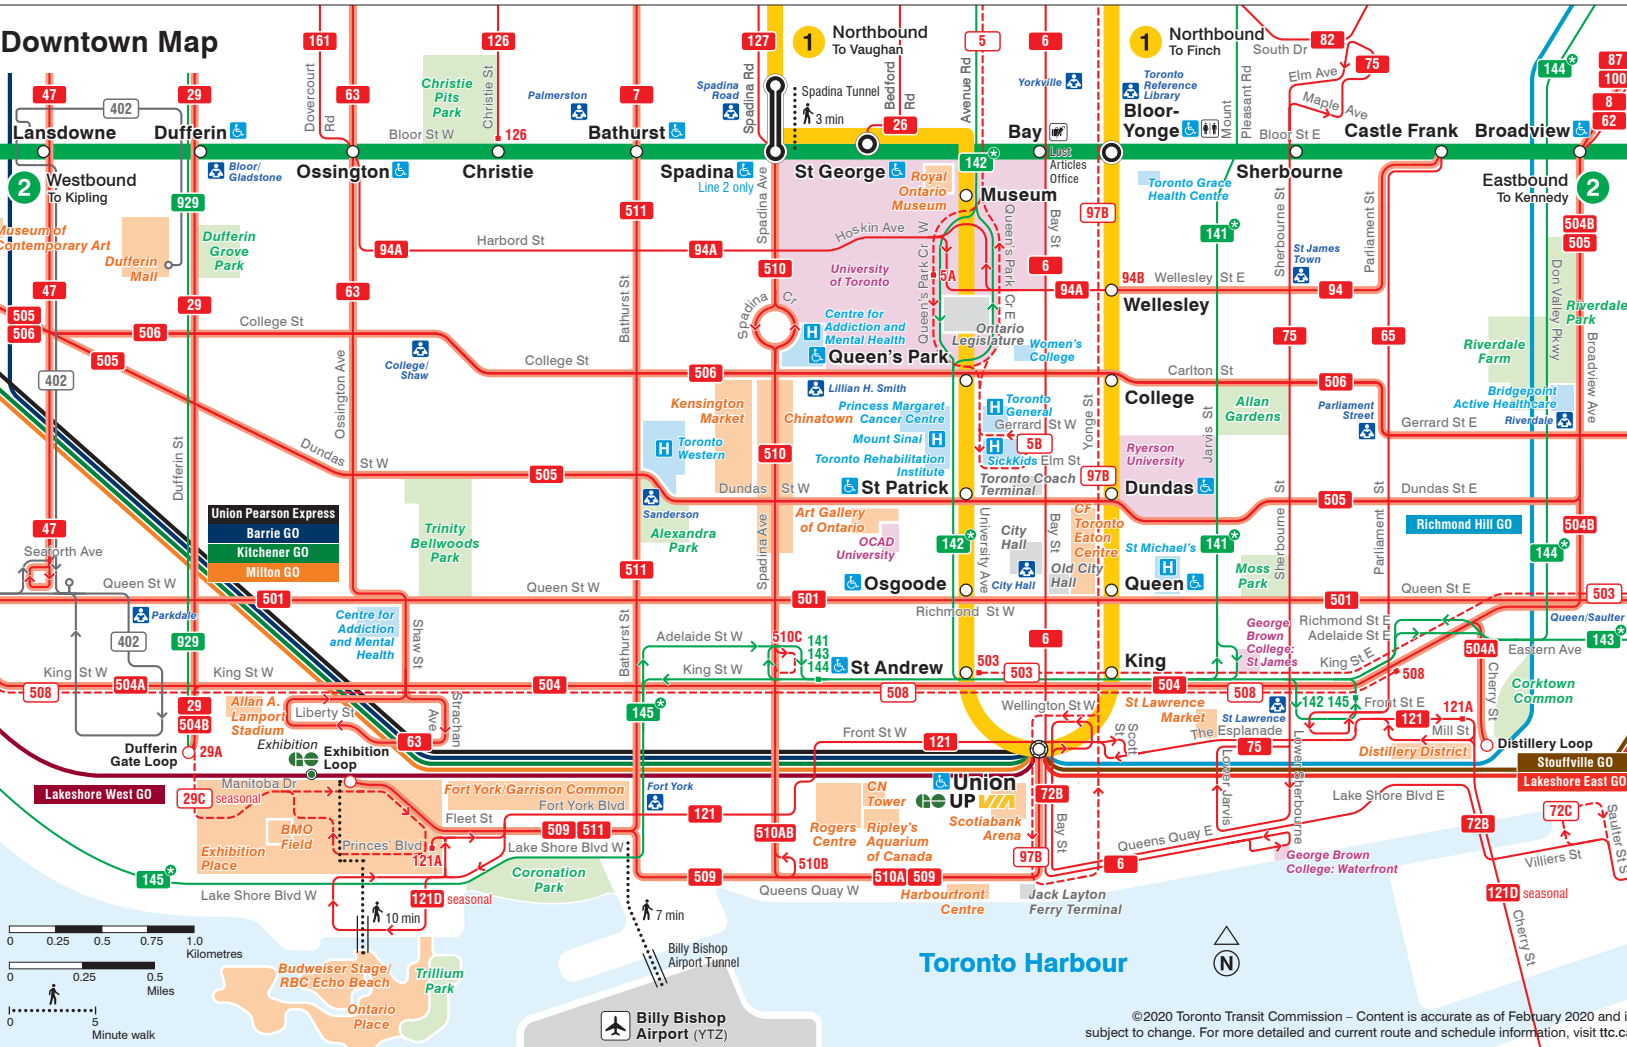

Transit partners

GO Transit: 1-888-GO-TON-GO, gotransit.com

York Region Transit: 905-615-INFO, yrt.ca

MiWay: 905-615-INFO, miway.ca

Züm: 905-615-INFO, zum.com

Durham Region Transit: 905-674-2999, durhamregiontransit.com