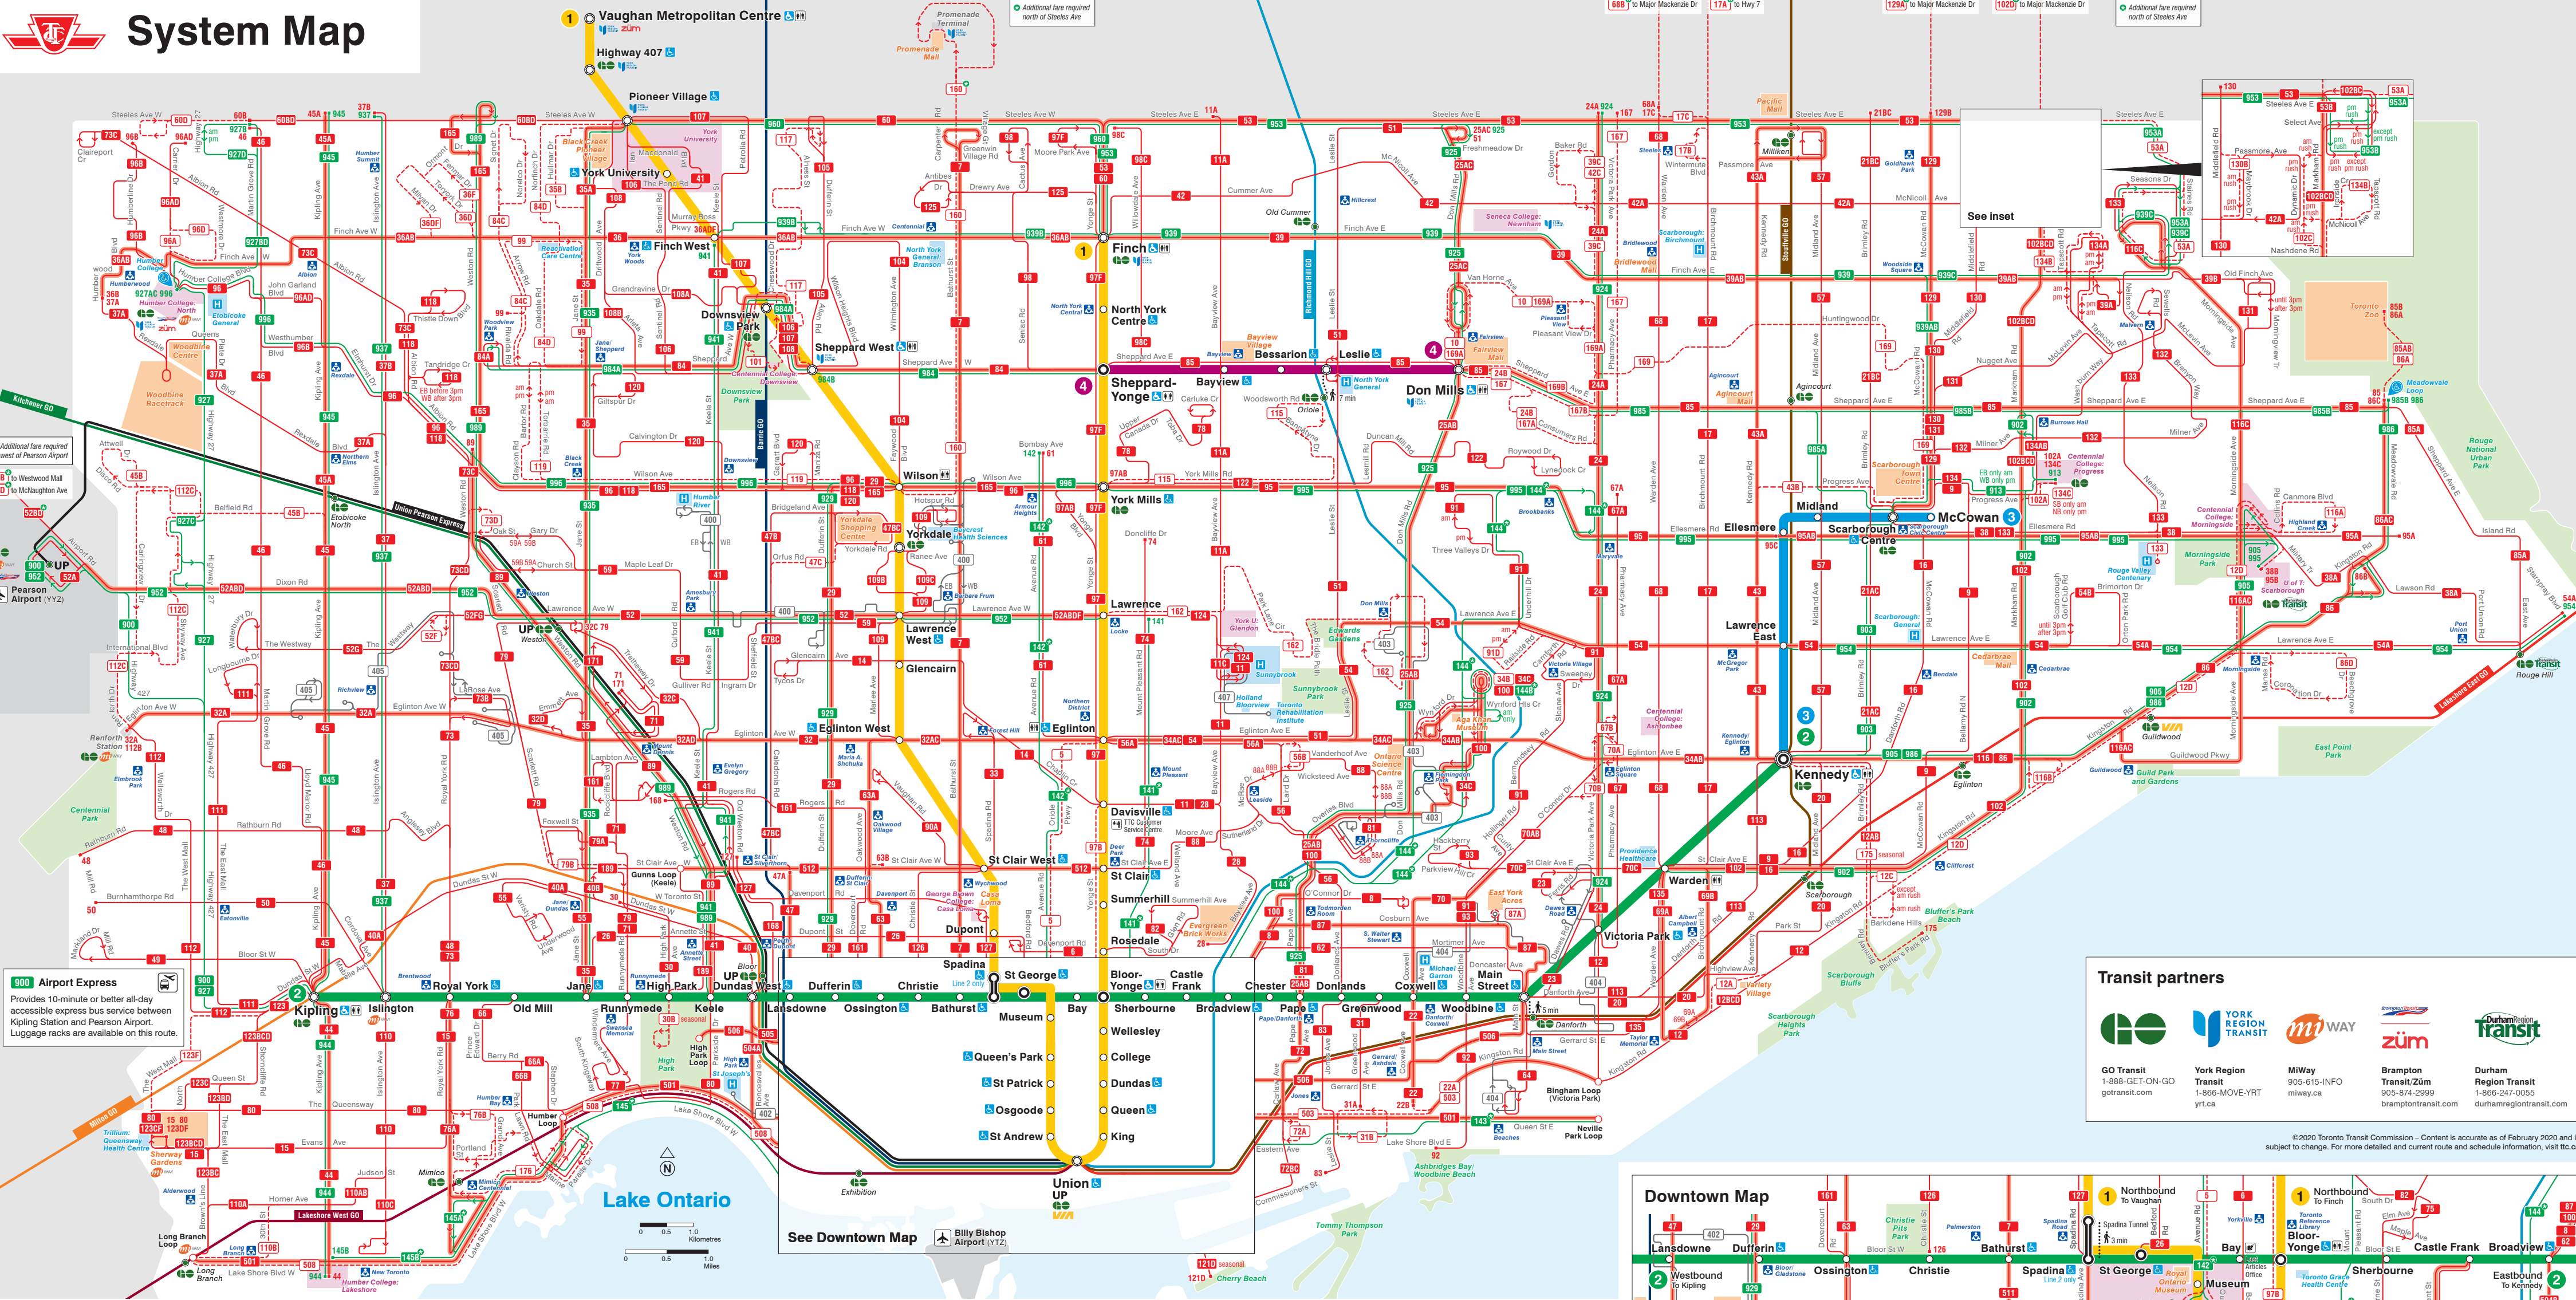

System Map

Subway

1 2 3 4

Subway lines

Regular station Interchange station

Intermodal station Accessible station

Washroom

Streetcars and buses

Direction of travel
Routing details
Route number
Branches
No letters denotes all branches.
Additional fare required
Terminus point

Seasonal service
Operates at limited times of the year.
For details on periods of operation, refer to route page on ttc.ca.

Local service

- Ten-Minute Network
  10-minute or better service from 6 a.m. to 1 a.m. Monday to Saturday; operates from 8 a.m. to 1 a.m. on Sundays.
- Regular service
  Operates all day, every day, until 1 a.m.
- Limited service
  Operates at limited times of day. Frequency of service varies by route. Some service does not operate during all periods.

Network service

- Express Network
  Express bus service, serving select stops. Frequency of service varies by route. Some service does not operate during all periods.
- Community Bus
  Neighborhood midday service, Monday to Friday, connecting seniors' residences with local points of interest. Flag down anywhere along route.
- Blue Night Network
  30-minute or better service, from approximately 1:30 a.m. to the start of subway service (approximately 6 a.m. on weekdays and Saturdays; 8 a.m. on Sundays).

Map symbols

- Streetcar loop
- Commuter rail station
- Airport
- Hospital
  24-hour emergency services
- Toronto Public Library
- Health care
- Point of interest
- Transportation/government
- Post-secondary school
- Park
- Access Hub
  Accessible transit stop with a more comfortable shelter, served by Wheel-Trans
- Additional fare required
  For more information on TTC fares, visit ttc.ca/fares