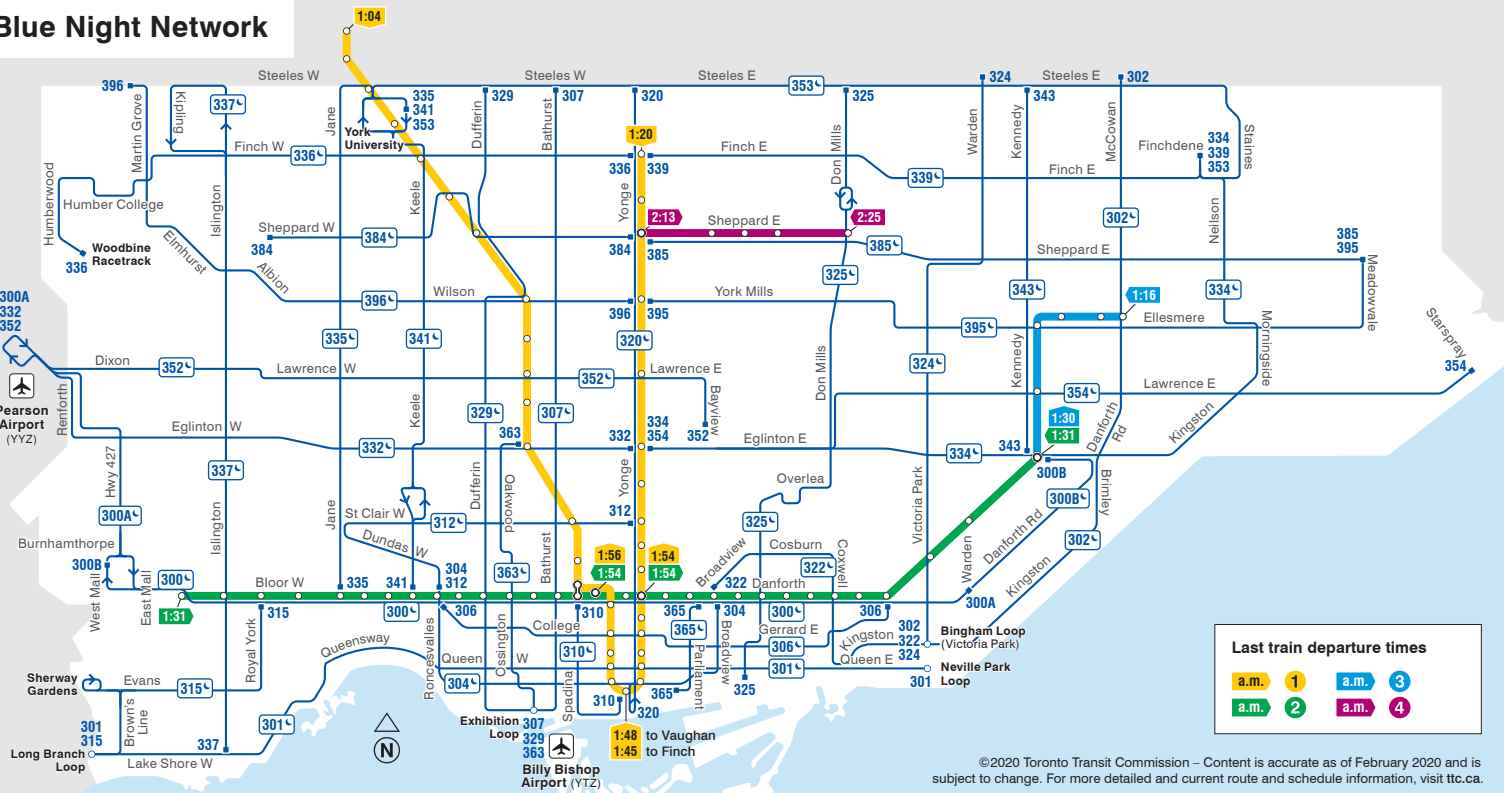

System Map

Subway

1 2 3 4

Subway lines

Regular station Interchange station

Intermodal station Accessible station

Washroom

Streetcars and buses

Direction of travel
Routing details
Route number
Branches
No letters denotes all branches.
Additional fare required
Terminus point

Seasonal service
Operates at limited times of the year.
For details on periods of operation, refer to route page on ttc.ca.

Local service

- Ten-Minute Network
  10-minute or better service from 6 a.m. to 1 a.m. Monday to Saturday; operates from 8 a.m. to 1 a.m. on Sundays.
- Regular service
  Operates all day, every day, until 1 a.m.
- Limited service
  Operates at limited times of day. Frequency of service varies by route. Some service does not operate during all periods.

Network service

- Express Network
  Express bus service, serving select stops. Frequency of service varies by route. Some service does not operate during all periods.
- Community Bus
  Neighborhood midday service, Monday to Friday, connecting seniors' residences with local points of interest. Flag down anywhere along route.
- Blue Night Network
  30-minute or better service, from approximately 1:30 a.m. to the start of subway service (approximately 6 a.m. on weekdays and Saturdays; 8 a.m. on Sundays).

Map symbols

- Streetcar loop
- Commuter rail station
- Airport
- Hospital
  24-hour emergency services
- Toronto Public Library
- Health care
- Point of interest
- Transportation/government
- Post-secondary school
- Park
- Access Hub
  Accessible transit stop with a more comfortable shelter, served by Wheel-Trans
- Additional fare required
  For more information on TTC fares, visit ttc.ca/fares