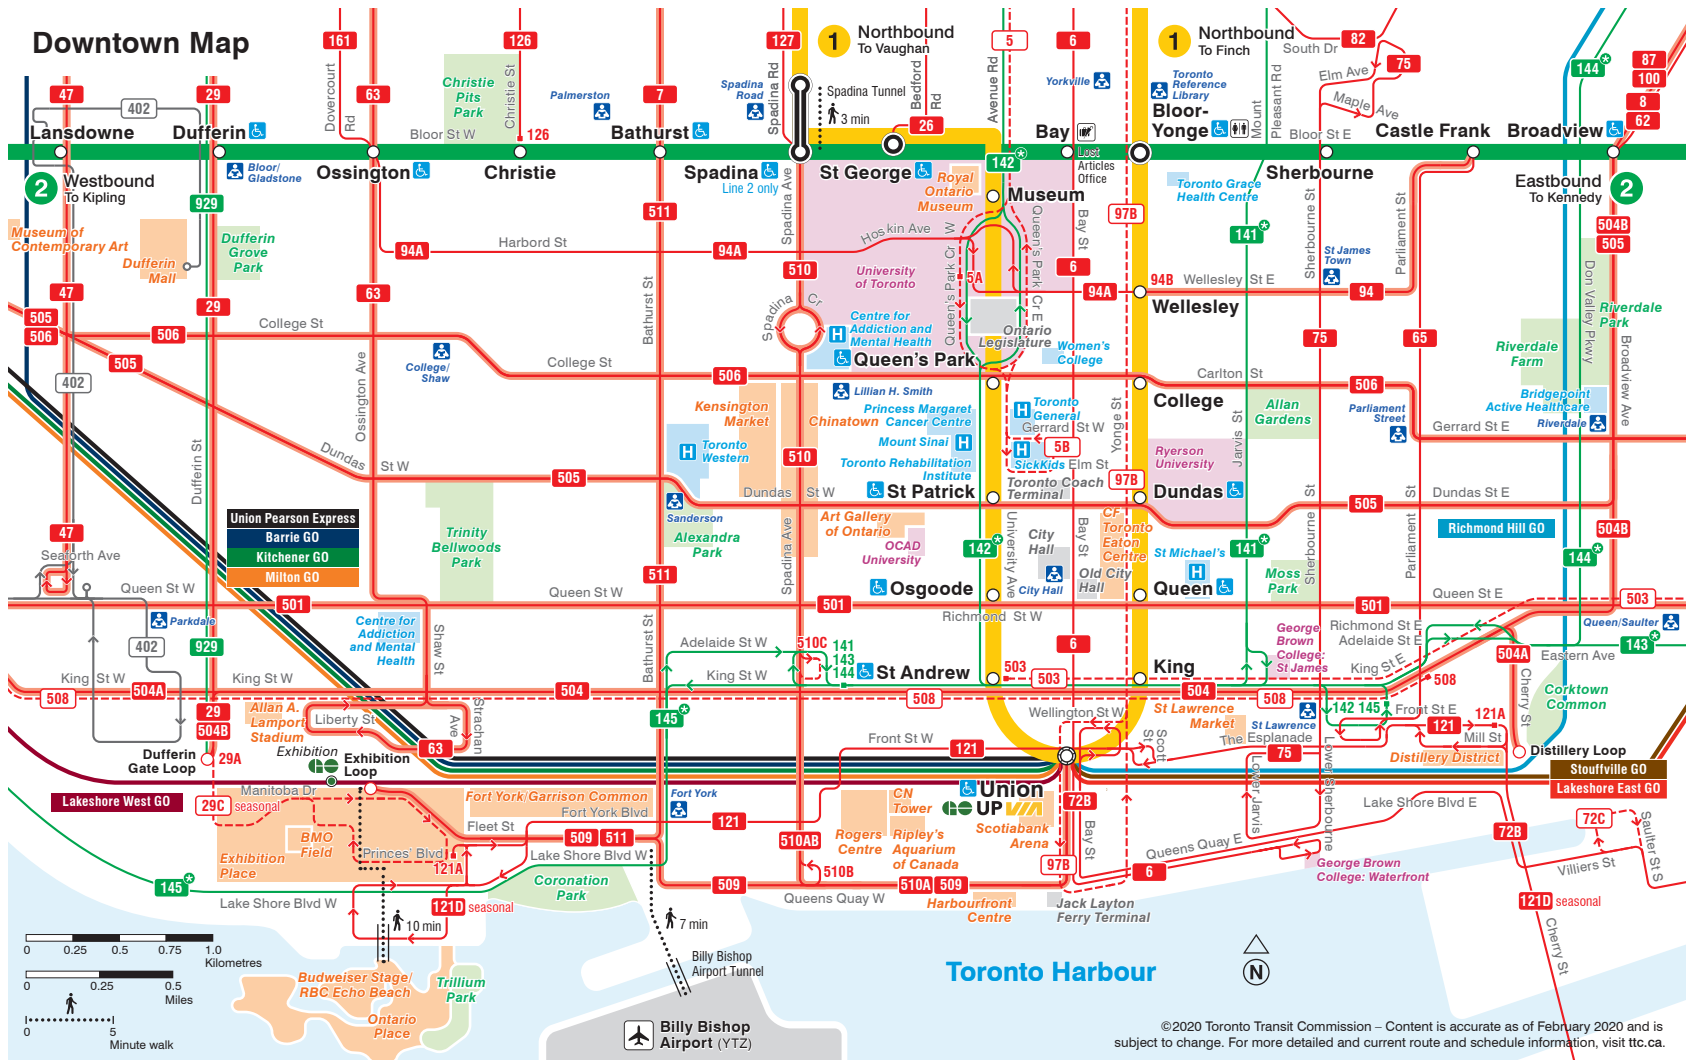

Downtown Map

Billy Bishop Airport (YTZ)

Toronto Harbour